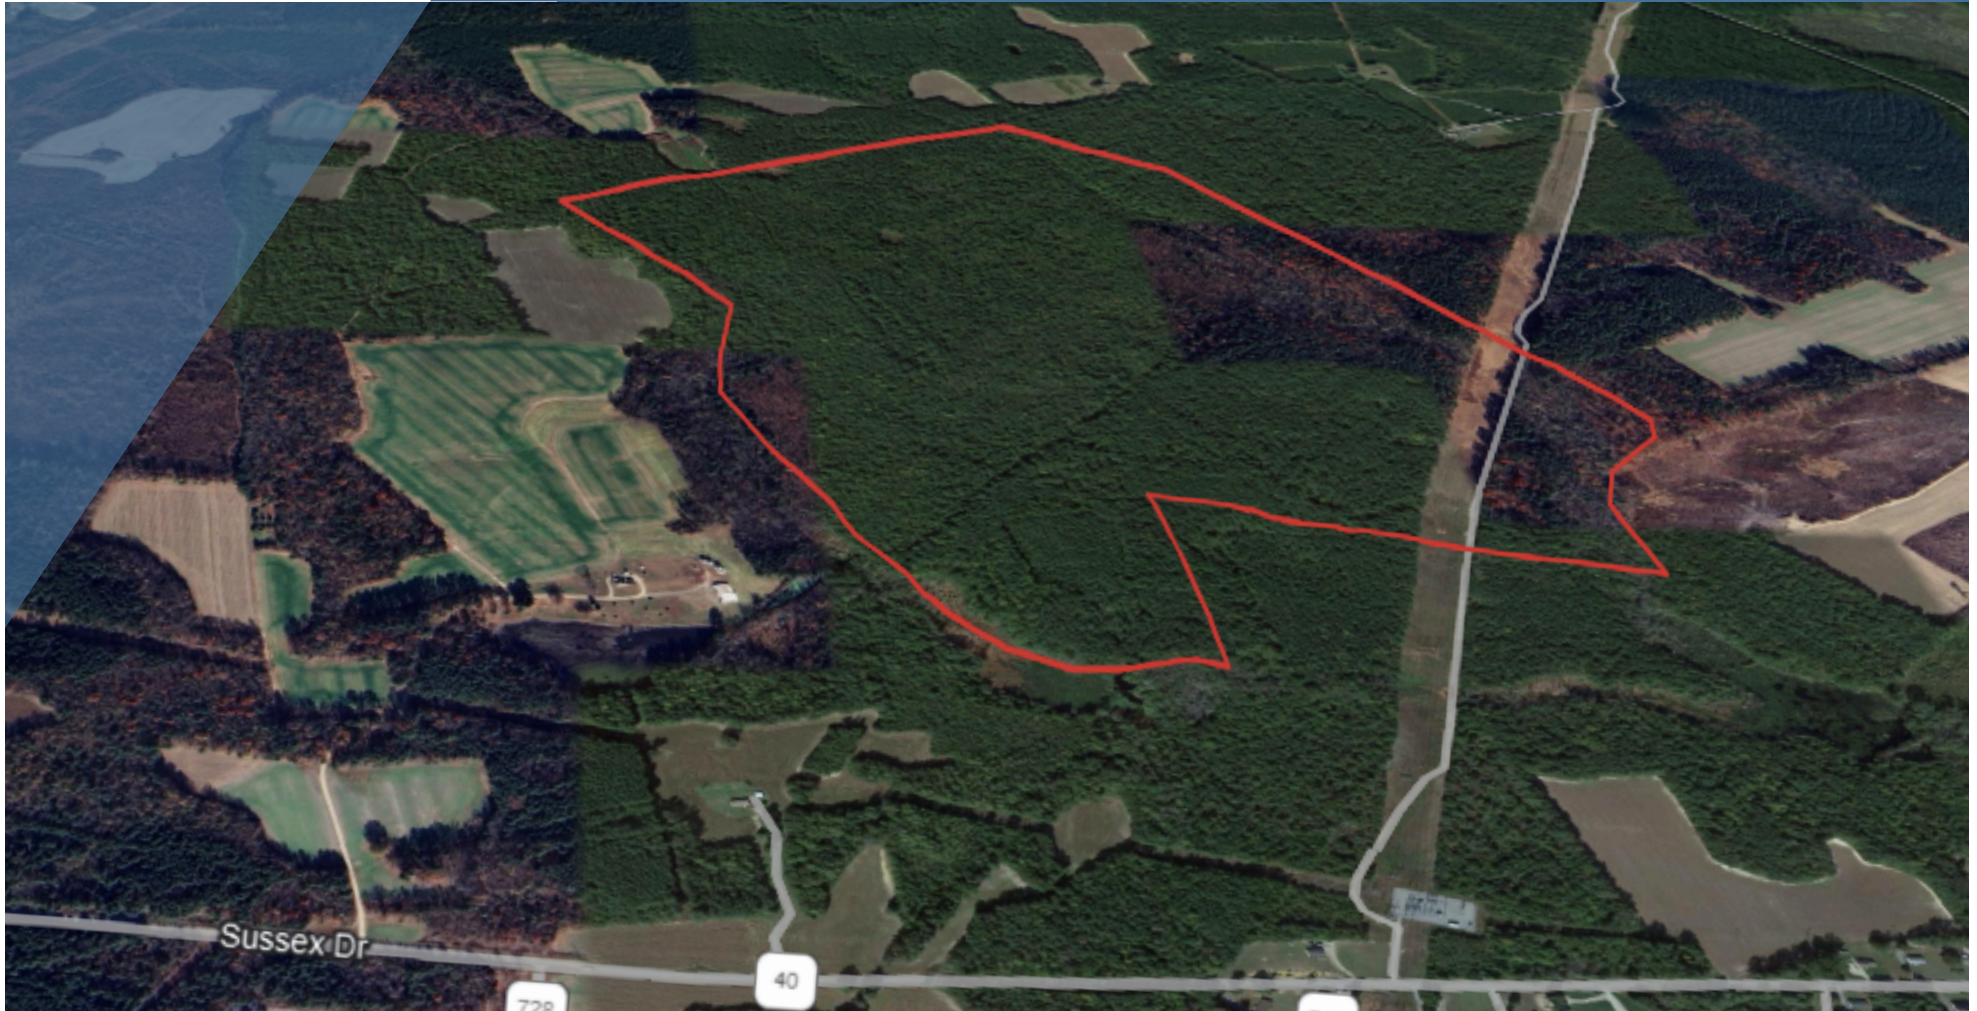

SugarOak
Realty, LLC®

LAND FOR SALE

8403 SUSSEX DR, STONY CREEK, VA 23882

217 +/- ACRE SITE (Zoned A-2, A-1)

ALLAN SHARRETT

VICE PRESIDENT, SALES/LEASING
804.308.8825
ALLANS@SUGAROAK.COM

ANDY WALSH

PRESIDENT/PRINCIPAL BROKER
804.308.1603
ANDYW@SUGAROAK.COM

PROPERTY FEATURES

STONY CREEK, VA 23882

- **217 +/- acres** with direct access to 230 kV & 115 kV transmission lines; adjacent Dominion Energy substation (Sapony)
- Columbia Gas natural gas transmission pipeline (onsite)
- Mid-Atlantic Broad (MBC) fiber expansion in progress along Rt. 40 (Sussex Dr.)