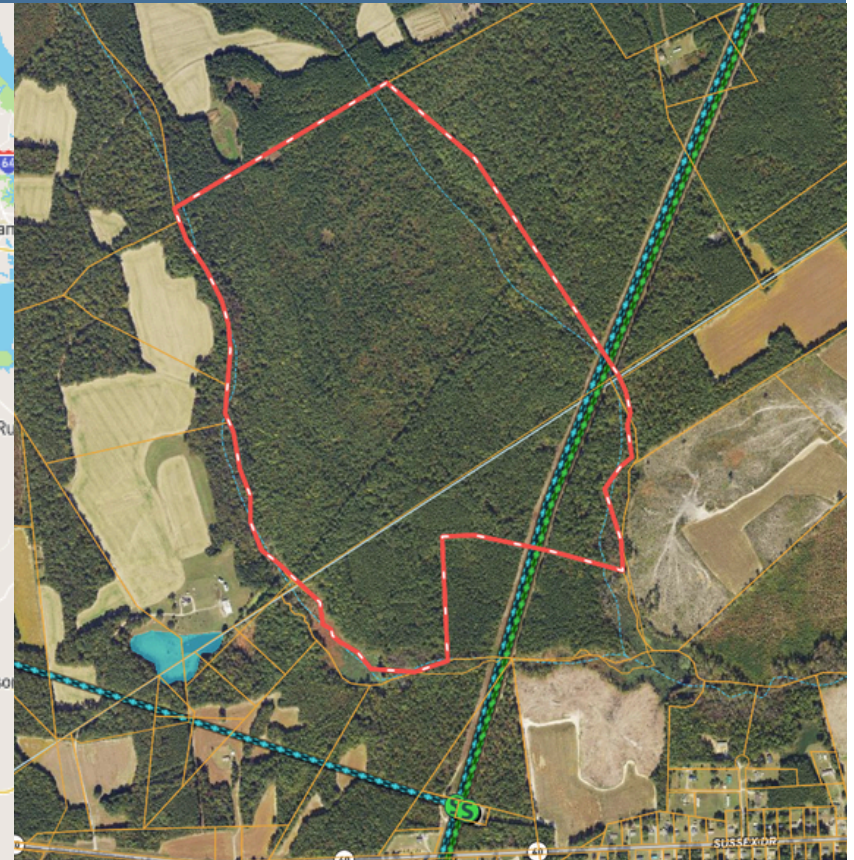

SugarOak
Realty, LLC®

LAND FOR SALE

8403 SUSSEX DR, STONY CREEK, VA 23882

217 +/- ACRE SITE (Zoned A-2, A-1)

ALLAN SHARRETT

VICE PRESIDENT, SALES/LEASING
804.308.8825
ALLANS@SUGAROAK.COM

ANDY WALSH

PRESIDENT/PRINCIPAL BROKER
804.308.1603
ANDYW@SUGAROAK.COM

PROPERTY FEATURES

STONY CREEK, VA 23882

- **217 +/- acres** with direct access to 230 kV & 115 kV transmission lines; adjacent Dominion Energy substation (Sapony)
- Columbia Gas natural gas transmission pipeline (onsite)
- Mid-Atlantic Broad (MBC) fiber expansion in progress along Rt. 40 (Sussex Dr.)