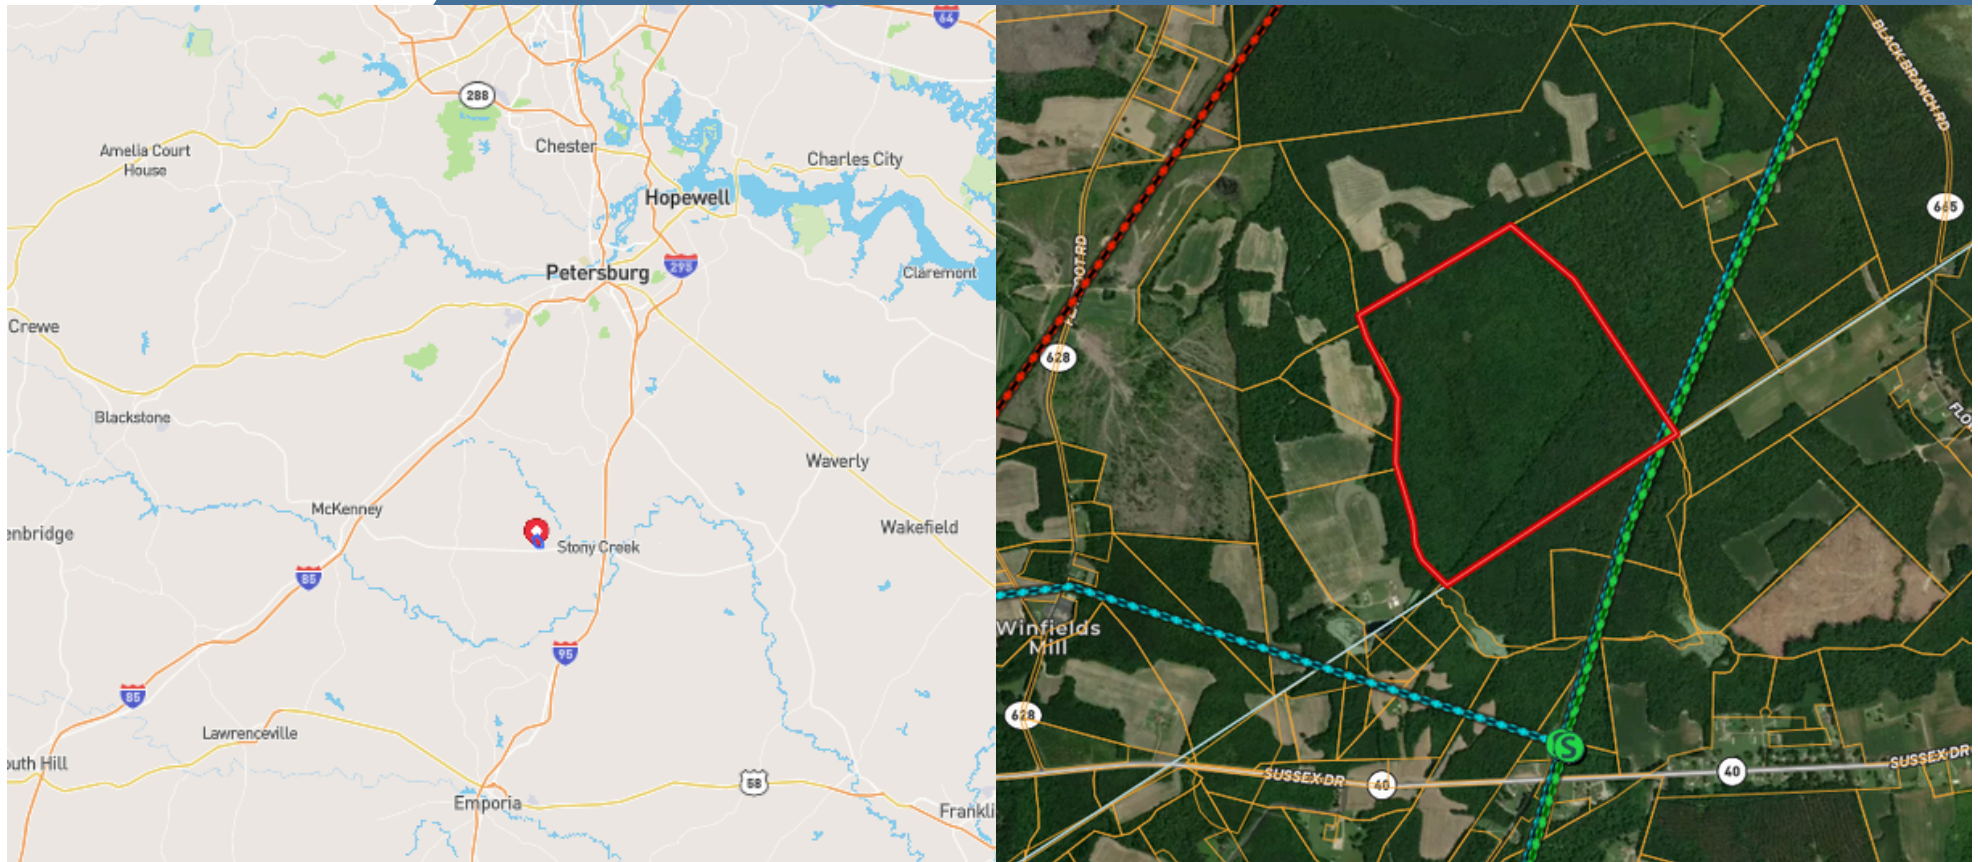

# PROPERTY FEATURES

8403 SUSSEX DR, STONY CREEK, VA 23882

- **164 +/- acres** with direct access to 230 kV & 115 kV transmission lines; Dominion Energy substation and 500kV lines nearby
- Onsite natural gas transmission pipeline (Columbia Gas)
- Mid-Atlantic Broad (MBC) fiber expansion in progress (Sussex Dr./Rt. 40); Windstream fiber (transmission corridor)