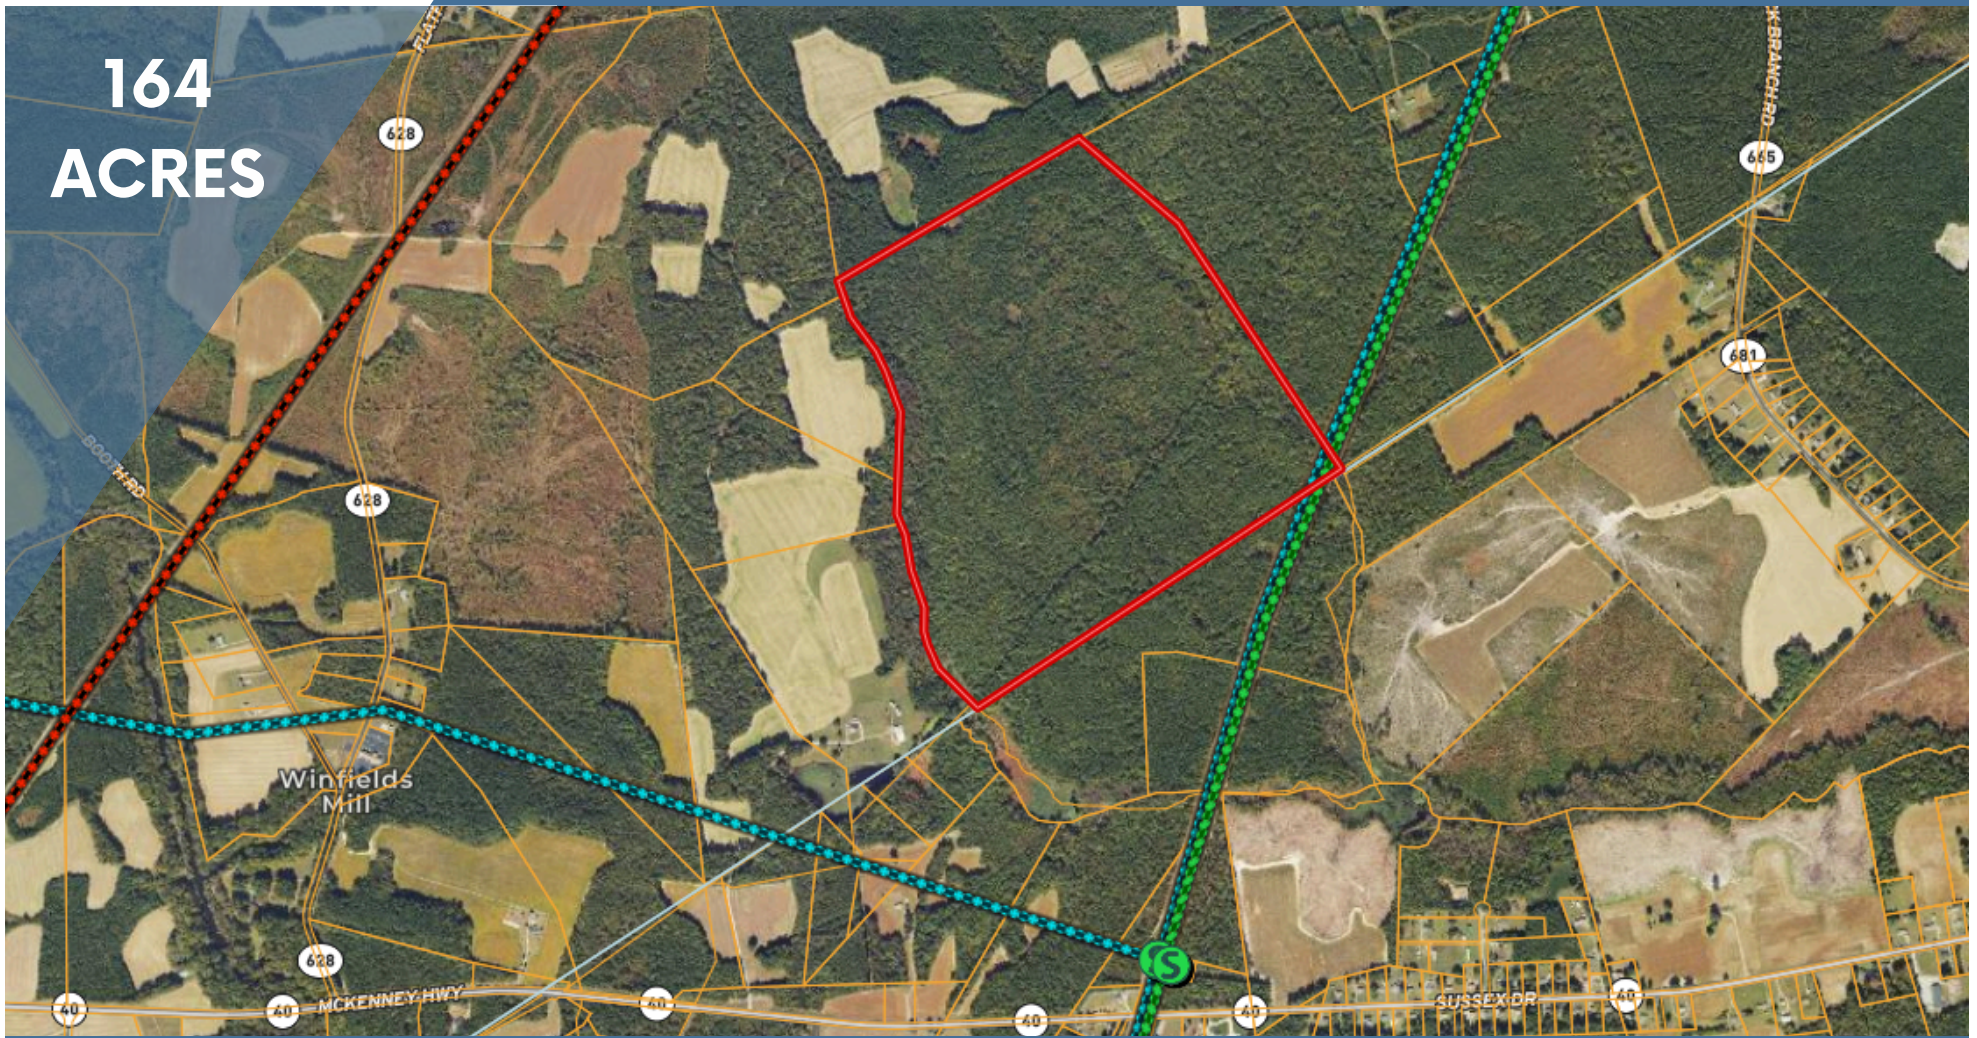

# LAND FOR SALE

8403 SUSSEX DR, STONY CREEK, VA 23882

**164  
ACRES**

**ALLAN SHARRETT**

VICE PRESIDENT, SALES/LEASING  
804.308.8825  
ALLANS@SUGAROAK.COM

**ANDY WALSH**

PRESIDENT/PRINCIPAL BROKER  
804.308.1603  
ANDYW@SUGAROAK.COM

# PROPERTY FEATURES

8403 SUSSEX DR, STONY CREEK, VA 23882

- **164 +/- acres** with direct access to 230 kV & 115 kV transmission lines; Dominion Energy substation and 500kV lines nearby
- Onsite natural gas transmission pipeline (Columbia Gas)
- Mid-Atlantic Broad (MBC) fiber expansion in progress (Sussex Dr./Rt. 40); Windstream fiber (transmission corridor)